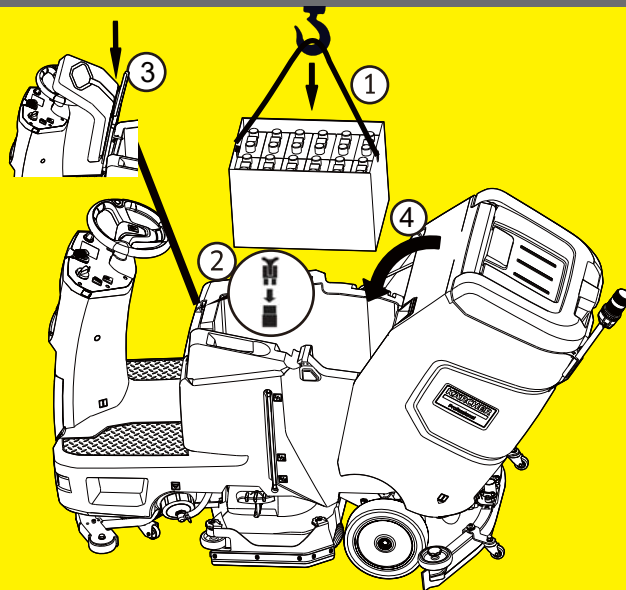

KÄRCHER

makes a difference

BD 75/120 R Classic Bp QUICK START

KÄRCHER

makes a difference

BATTERY HOISTING QUICK START

BD 75/120 R Classic Bp

A

B

Flip over