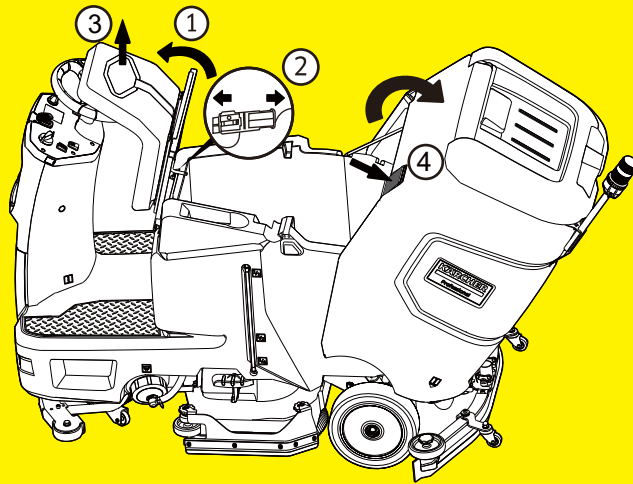

KÄRCHER

makes a difference

BD 75/120 R Classic Bp QUICK START

KÄRCHER

makes a difference

BATTERY HOISTING QUICK START

BD 75/120 R Classic Bp

A

B

Flip over